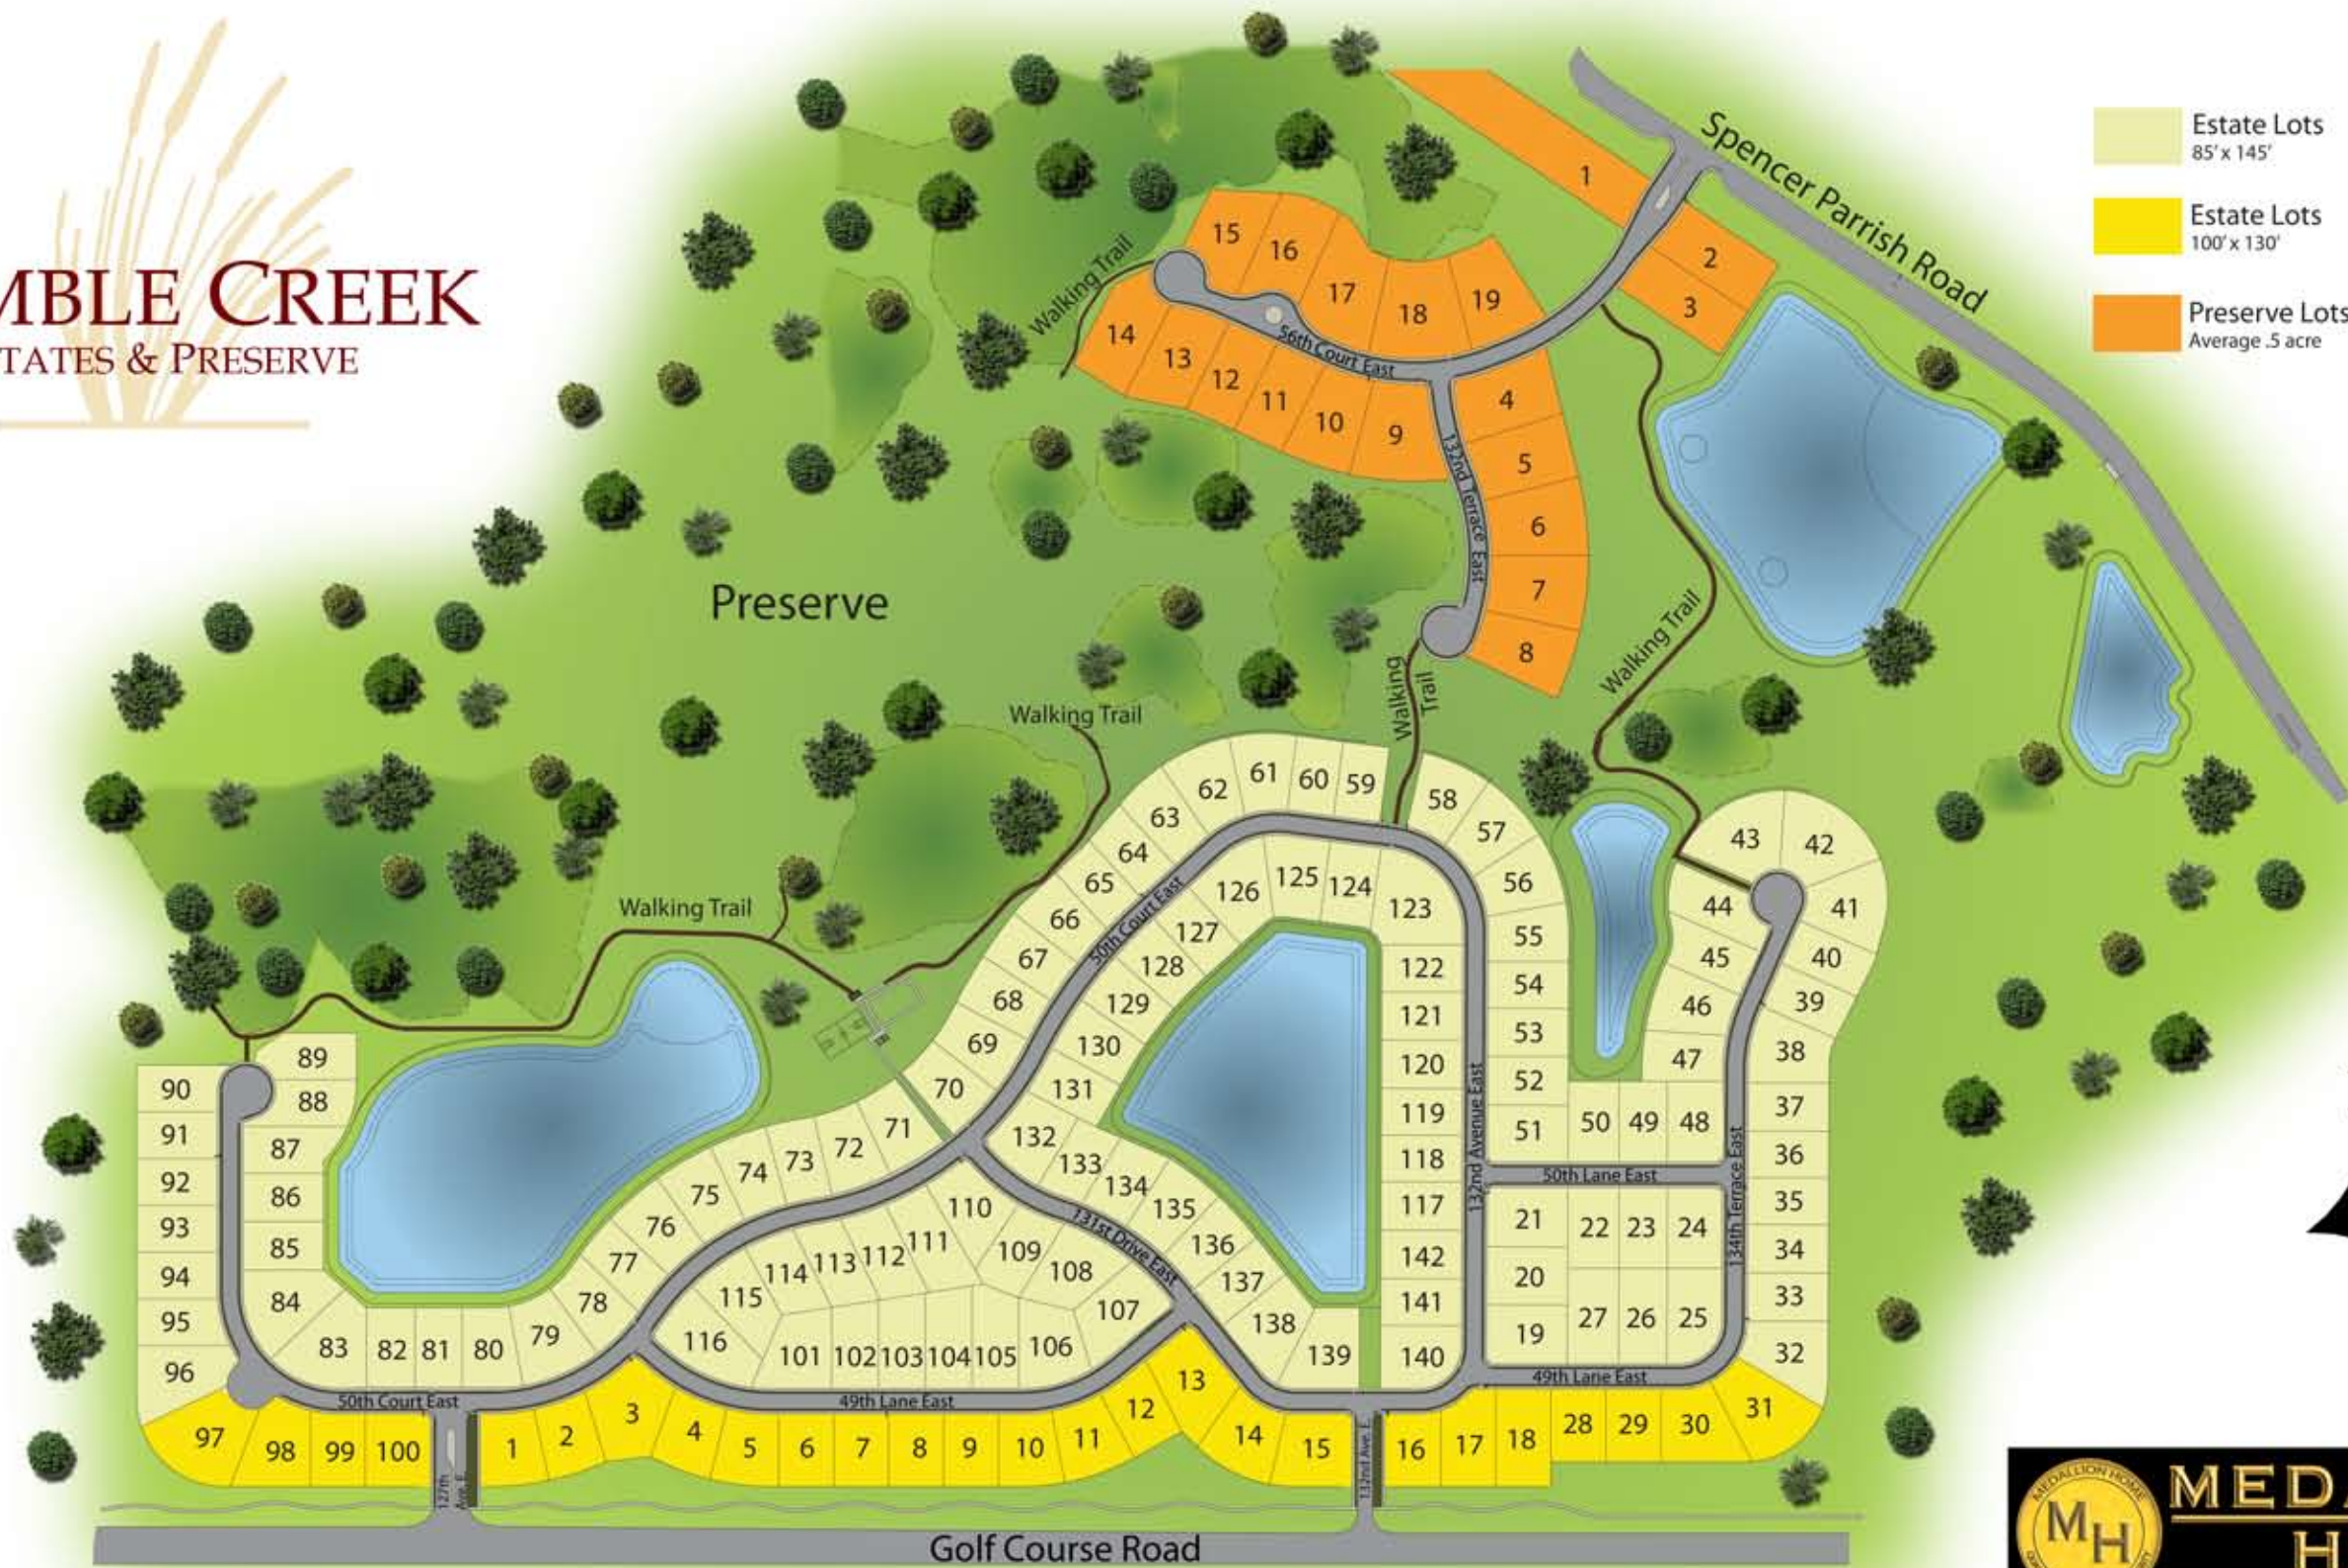

MEDALLION HOME

QUALITY • CUSTOMER SERVICE • INTEGRITY

GAMBLE CREEK ESTATES & PRESERVE

License # CBC059809

www.MedallionHome.com

GAMBLE CREEK

ESTATES & PRESERVE

- Estate Lots
85' x 145'
- Estate Lots
100' x 130'
- Preserve Lots
Average .5 acre