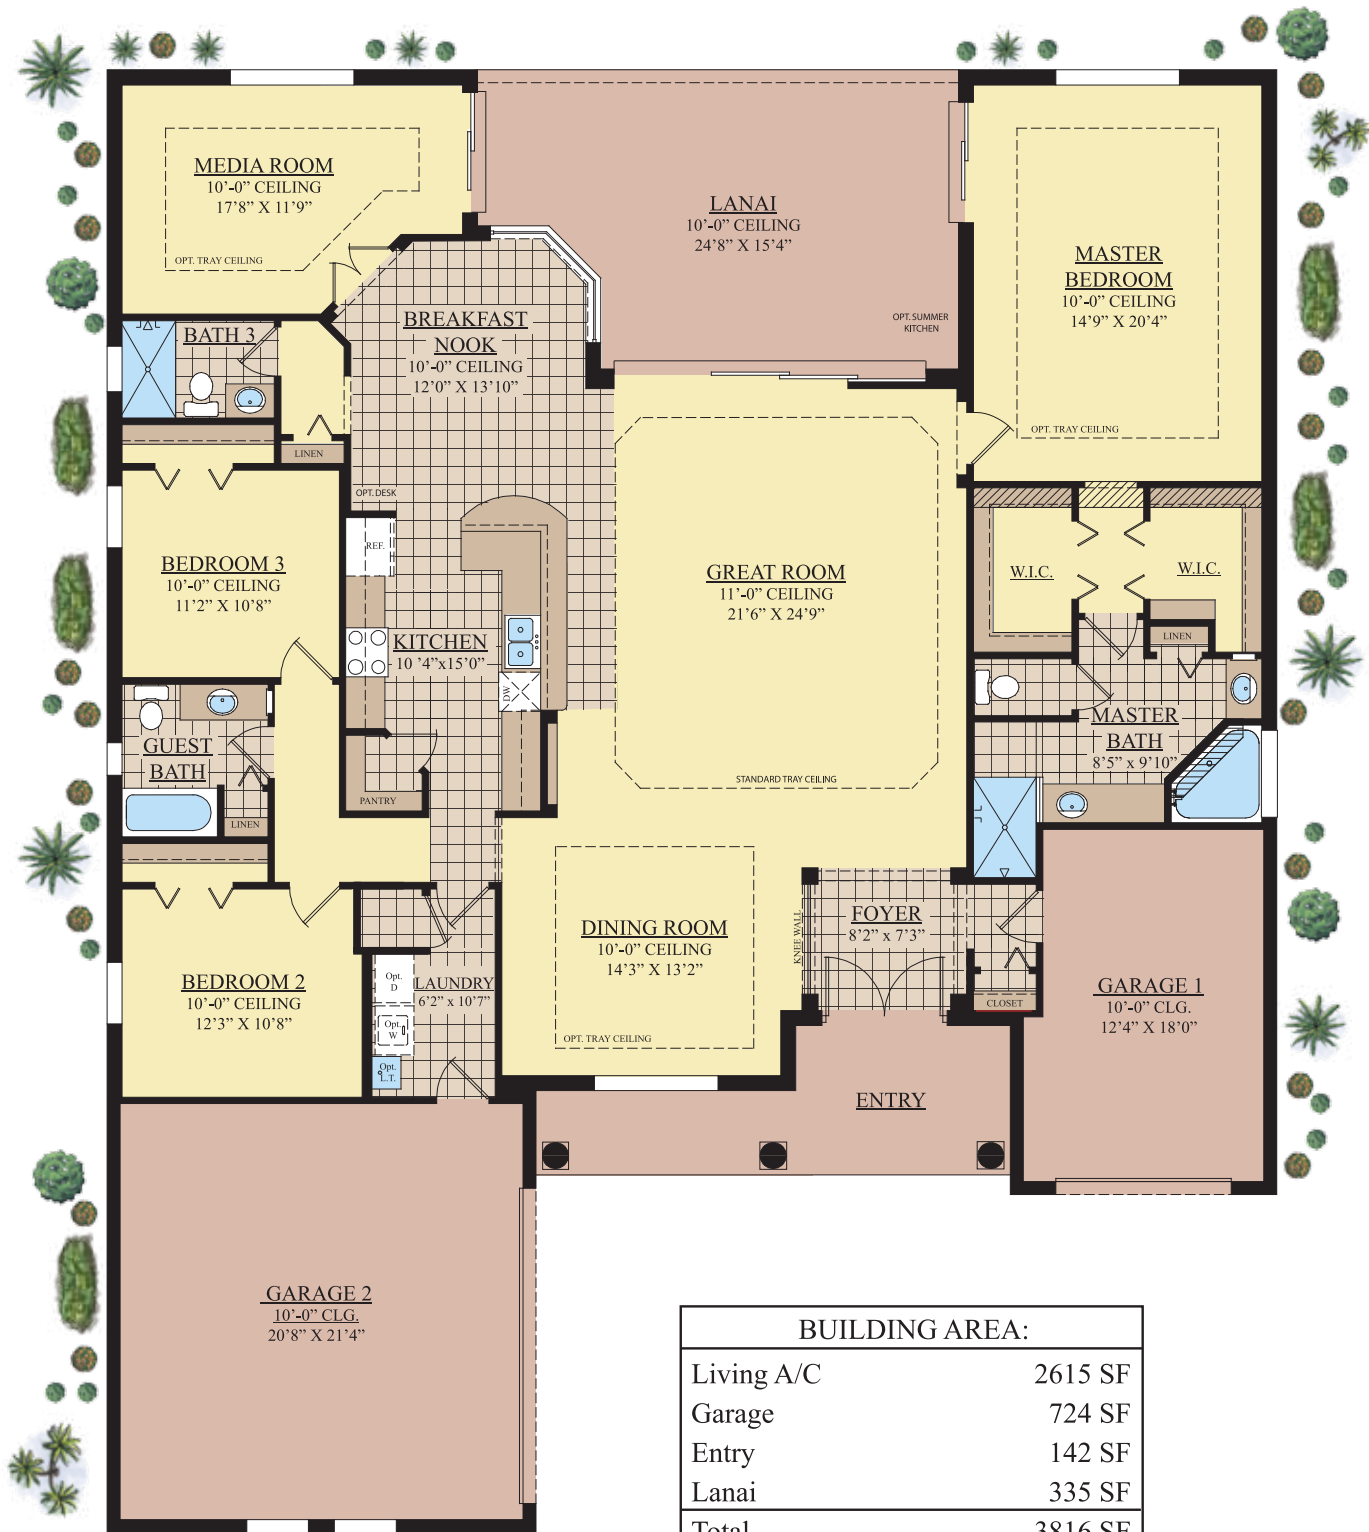

A ELEVATION

B ELEVATION

E ELEVATION TILE ROOF

F ELEVATION TILE ROOF

**MEDALLION
HOME**

QUALITY • CUSTOMER SERVICE • INTEGRITY

G ELEVATION TILE ROOF

Santa Maria VIII

COLLECTION

EQUAL HOUSING
OPPORTUNITY
LICENSE # CBC059809

WWW.MEDALLIONHOME.COM

Santa Maria VIII

BUILDING AREA:	
Living A/C	2615 SF
Garage	724 SF
Entry	142 SF
Lanai	335 SF
Total	3816 SF
Building Dimension	60' x 75'

Santa Maria VIII - OPTIONS

© 2010 Medallion Home. All Rights Reserved
 All Dimensions are approximate. Floor plans and specifications are subject to change without notice or obligation. Illustrations are artist's renderings.