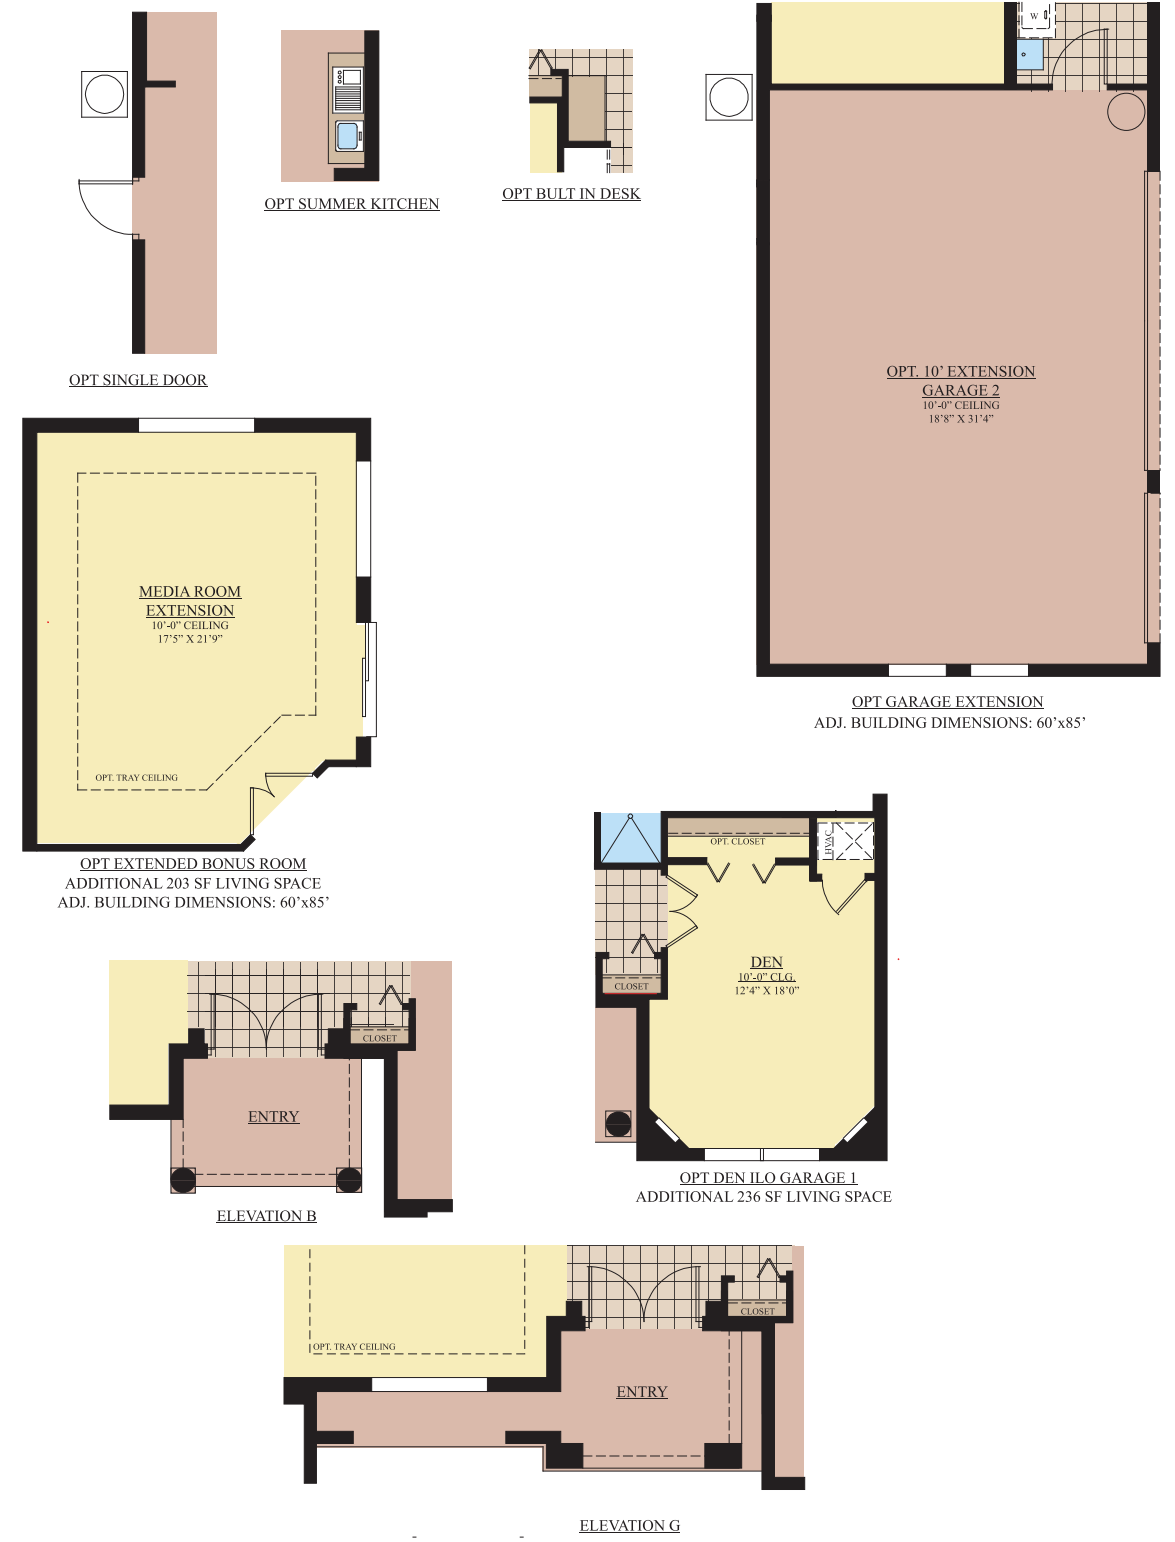

A ELEVATION

B ELEVATION

E ELEVATION TILE ROOF

F ELEVATION TILE ROOF

**MEDALLION
HOME**

QUALITY • CUSTOMER SERVICE • INTEGRITY

G ELEVATION TILE ROOF

Santa Maria VIII

COLLECTION

EQUAL HOUSING
OPPORTUNITY
LICENSE # CBC059809

WWW.MEDALLIONHOME.COM

Santa Maria VIII

BUILDING AREA:	
Living A/C	2615 SF
Garage	724 SF
Entry	142 SF
Lanai	335 SF
Total	3816 SF
Building Dimension	60' x 75'

Santa Maria VIII - OPTIONS

© 2010 Medallion Home. All Rights Reserved
 All Dimensions are approximate. Floor plans and specifications are subject to change without notice or obligation. Illustrations are artist's renderings.