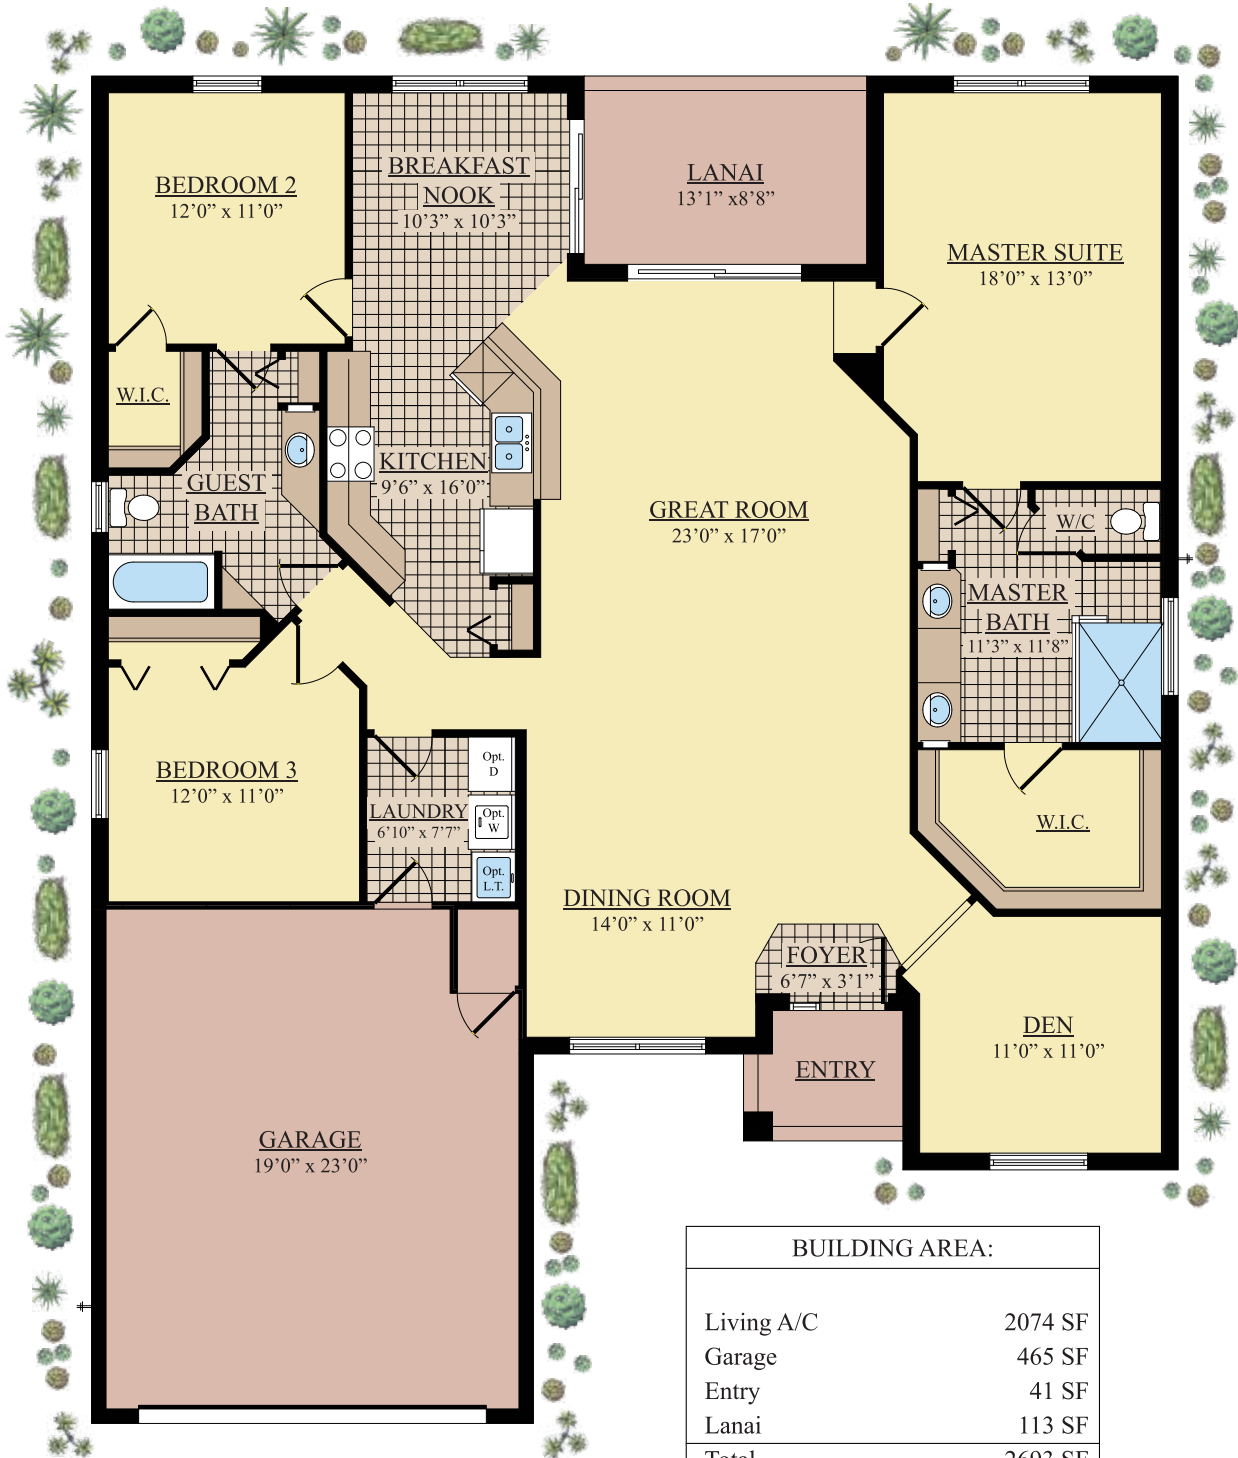

## St. Lucia VIII

BUILDING AREA:	
Living A/C	2074 SF
Garage	465 SF
Entry	41 SF
Lanai	113 SF
Total	2693 SF
Building Dimensions	50' x 62'

© 2010 Medallion Home. All Rights Reserved  
 All Dimensions are approximate. Floor plans and specifications are subject to change without notice or obligation. Illustrations are artist's renderings.

A ELEVATION

B ELEVATION

B ELEVATION TILE ROOF