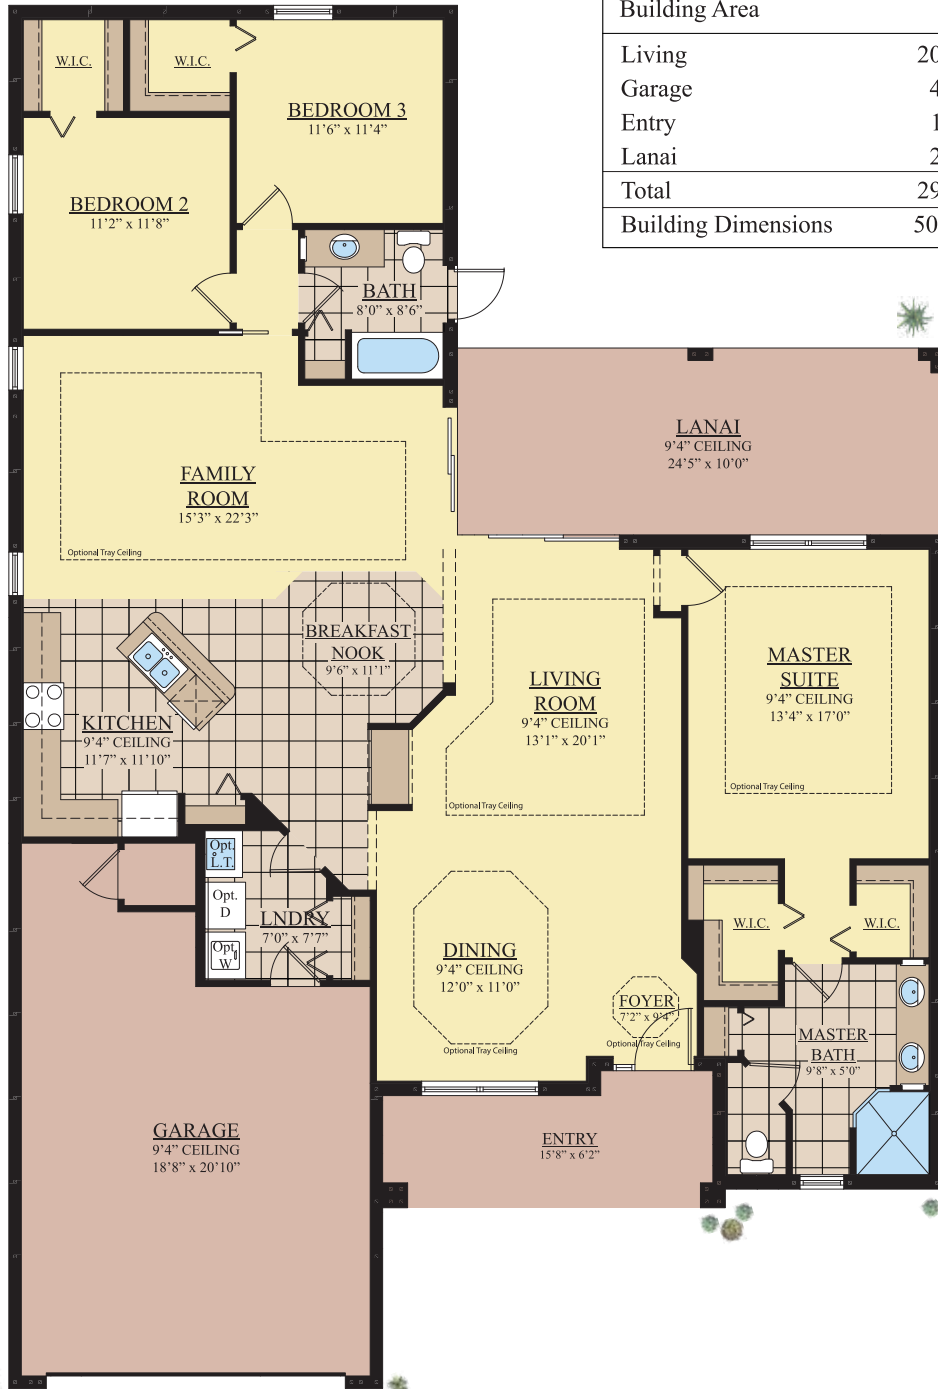

MEDALLION HOME

QUALITY • CUSTOMER SERVICE • INTEGRITY

St. Maarten X

| Building Area | |
|--------------------------------------|----------------|
| Living | 2044 SF |
| Garage | 484 SF |
| Entry | 115 SF |
| Lanai | 260 SF |
| Total | 2903 SF |
| Building Dimensions 50' x 74' | |

© 2010 Medallion Home. All Rights Reserved
 All Dimensions are approximate. Floor plans and specifications are subject to change without notice or obligation. Illustrations are artist's renderings.

A ELEVATION

B ELEVATION

B ELEVATION TILE ROOF